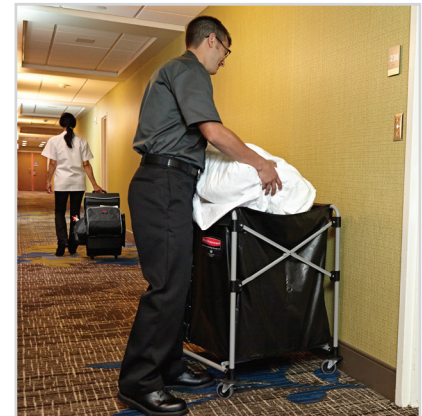

\* Perfect for Turndown Services

Combine the versatile Quick Cart with the Collapsible Multi-Stream X-Cart to handle linen and waste removal.

COLLAPSES BY 75%