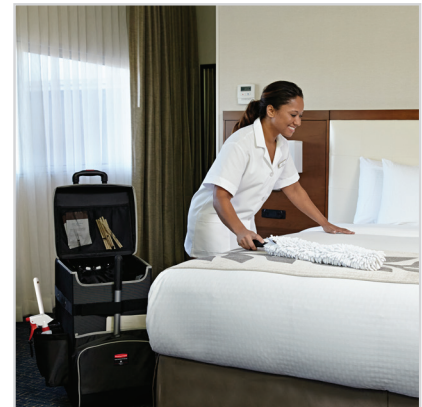

GREAT FOR HIGH AND LOW DUSTING